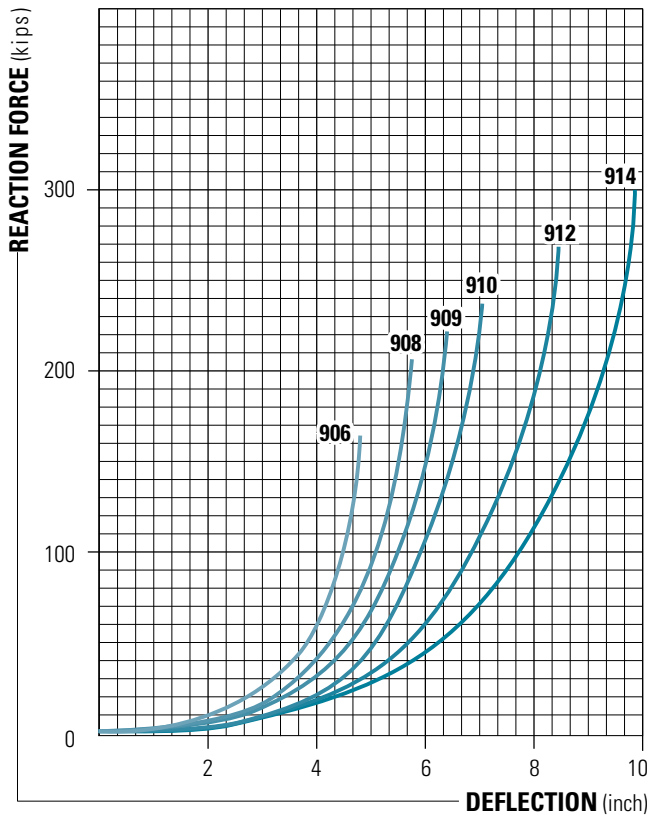

900 SERIES

D-SHAPED / O-BORE

Great all purpose, rugged D-shaped fenders mount by drilling a through hole across the base. Offered in three EPDM colors: black, non-marking grey and white.

See page 26 for D-shaped / D-bore fenders.

CODE NO.	DURAMAX® PART NO.	BASE WIDTH (W)	HEIGHT (H)	BORE (B)	RADIUS (R)	WT./FT.	LENGTH UP TO
DB-906	802090601	5"	6"	2 1/2"	2 1/2"	11.7 LBS.	20 FT.
DB-906A	802090611	6"	6"	3"	3"	13 LBS.	20 FT.
DB-908	802090801	8"	8"	3"	4"	26.2 LBS.	20 FT.
DB-909	802090901	8"	10"	3"	4"	34.6 LBS.	20 FT.
DB-909B	802090911	9 1/4"	10"	3"	5"	40 LBS.	20 FT.
DB-910	802091001	10"	10"	3"	5"	43 LBS.	20 FT.
DB-910A	802091011	10"	10"	4"	5"	41.7 LBS.	20 FT.
DB-912	802091201	12"	12"	4"	6"	60.7 LBS.	20 FT.
DB-912A	802091211	12"	12"	5"	6"	57 LBS.	20 FT.
DB-912B	802090013	12"	14"	5"	6"	69.6 LBS.	20 FT.
DB-912C	802091231	12"	14"	4"	6"	73.3 LBS.	20 FT.
DB-914	802091401	14"	14"	6"	7"	76.8 LBS.	20 FT.
DB-914B	802091421	14"	12"	6"	7"	62.2 LBS.	20 FT.
DB-914C	802091431	13.5"	12"	6"	6.75"	59.8 LBS.	20 FT.

D-SHAPE / O-BORE

900 SERIES *(CONTINUED)*

D-SHAPED / D-BORE

Square D-shaped, D-bore fenders are designed for general purpose. Mount by drilling an access hole through the top of the D and a base hole through the flat part of the D.

Offered in three EPDM colors: black, non-marking grey and white.

CODE NO.	DURAMAX® PART NO.	BASE WIDTH (W)	HEIGHT (H)	BORE (B)	WT./FT.	LENGTH UP TO
DB-954	802090022	4"	4"	2" x 2"	5.6 LBS.	20 FT.
DB-956	802090021	6"	6"	3" x 3"	12.6 LBS.	20 FT.
DB-958	802090005	8"	8"	4" x 4"	22.5 LBS.	20 FT.
DB-960	802090011	10"	10"	5" x 5"	35.1 LBS.	20 FT.
DB-962	802090015	12"	12"	6" x 6"	50.5 LBS.	20 FT.
DB-964	802090003	14"	14"	7" x 7"	68.6 LBS.	20 FT.