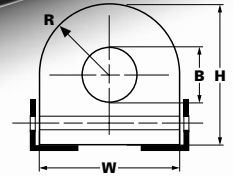

CODE NO.	DURAMAX® PART NO.	BASE WIDTH (W)	HEIGHT (H)	BORE (B)	RADIUS (R)	WT./FT.	LENGTH UP TO
DB-906	802090601	5"	6"	2 1/2"	2 1/2"	11.7 LBS.	20 FT.
DB-906A	802090611	6"	6"	3"	3"	13 LBS.	20 FT.
DB-908	802090801	8"	8"	3"	4"	26.2 LBS.	20 FT.
DB-909	802090901	8"	10"	3"	4"	34.6 LBS.	20 FT.
DB-909B	802090911	9 1/4"	10"	3"	5"	40 LBS.	20 FT.
DB-910	802091001	10"	10"	3"	5"	43 LBS.	20 FT.
DB-910A	802091011	10"	10"	4"	5"	41.7 LBS.	20 FT.
DB-912	802091201	12"	12"	4"	6"	60.7 LBS.	20 FT.
DB-912A	802091211	12"	12"	5"	6"	57 LBS.	20 FT.
DB-912B	802090013	12"	14"	5"	6"	69.6 LBS.	20 FT.
DB-912C	802091231	12"	14"	4"	6"	73.3 LBS.	20 FT.
DB-914	802091401	14"	14"	6"	7"	76.8 LBS.	20 FT.
DB-914B	802091421	14"	12"	6"	7"	62.2 LBS.	20 FT.
DB-914C	802091431	13.5"	12"	6"	6.75"	59.8 LBS.	20 FT.

D-SHAPE / O-BORE

900 SERIES *(CONTINUED)*

D-SHAPED / D-BORE

Square D-shaped, D-bore fenders are designed for general purpose. Mount by drilling an access hole through the top of the D and a base hole through the flat part of the D.

Offered in three EPDM colors: black, non-marking grey and white.

CODE NO.	DURAMAX® PART NO.	BASE WIDTH (W)	HEIGHT (H)	BORE (B)	WT./FT.	LENGTH UP TO
DB-954	802090022	4"	4"	2" x 2"	5.6 LBS.	20 FT.
DB-956	802090021	6"	6"	3" x 3"	12.6 LBS.	20 FT.
DB-958	802090005	8"	8"	4" x 4"	22.5 LBS.	20 FT.
DB-960	802090011	10"	10"	5" x 5"	35.1 LBS.	20 FT.
DB-962	802090015	12"	12"	6" x 6"	50.5 LBS.	20 FT.
DB-964	802090003	14"	14"	7" x 7"	68.6 LBS.	20 FT.