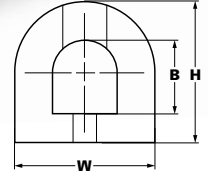

CODE NO.	DURAMAX® PART NO.	BASE WIDTH (W)	HEIGHT (H)	BORE (B)	RADIUS (R)	WT./FT.	LENGTH UP TO
DB-906	802090601	5"	6"	2 1/2"	2 1/2"	11.7 LBS.	20 FT.
DB-906A	802090611	6"	6"	3"	3"	13 LBS.	20 FT.
DB-908	802090801	8"	8"	3"	4"	26.2 LBS.	20 FT.
DB-909	802090901	8"	10"	3"	4"	34.6 LBS.	20 FT.
DB-909B	802090911	9 1/4"	10"	3"	5"	40 LBS.	20 FT.
DB-910	802091001	10"	10"	3"	5"	43 LBS.	20 FT.
DB-910A	802091011	10"	10"	4"	5"	41.7 LBS.	20 FT.
DB-912	802091201	12"	12"	4"	6"	60.7 LBS.	20 FT.
DB-912A	802091211	12"	12"	5"	6"	57 LBS.	20 FT.
DB-912B	802090013	12"	14"	5"	6"	69.6 LBS.	20 FT.
DB-912C	802091231	12"	14"	4"	6"	73.3 LBS.	20 FT.
DB-914	802091401	14"	14"	6"	7"	76.8 LBS.	20 FT.
DB-914B	802091421	14"	12"	6"	7"	62.2 LBS.	20 FT.
DB-914C	802091431	13.5"	12"	6"	6.75"	59.8 LBS.	20 FT.

D-SHAPE / O-BORE

900 SERIES *(CONTINUED)*

D-SHAPED / D-BORE

Square D-shaped, D-bore fenders are designed for general purpose. Mount by drilling an access hole through the top of the D and a base hole through the flat part of the D.

Offered in three EPDM colors: black, non-marking grey and white.

CODE NO.	DURAMAX® PART NO.	BASE WIDTH (W)	HEIGHT (H)	BORE (B)	WT./FT.	LENGTH UP TO
DB-954	802090022	4"	4"	2" x 2"	5.6 LBS.	20 FT.
DB-956	802090021	6"	6"	3" x 3"	12.6 LBS.	20 FT.
DB-958	802090005	8"	8"	4" x 4"	22.5 LBS.	20 FT.
DB-960	802090011	10"	10"	5" x 5"	35.1 LBS.	20 FT.
DB-962	802090015	12"	12"	6" x 6"	50.5 LBS.	20 FT.
DB-964	802090003	14"	14"	7" x 7"	68.6 LBS.	20 FT.