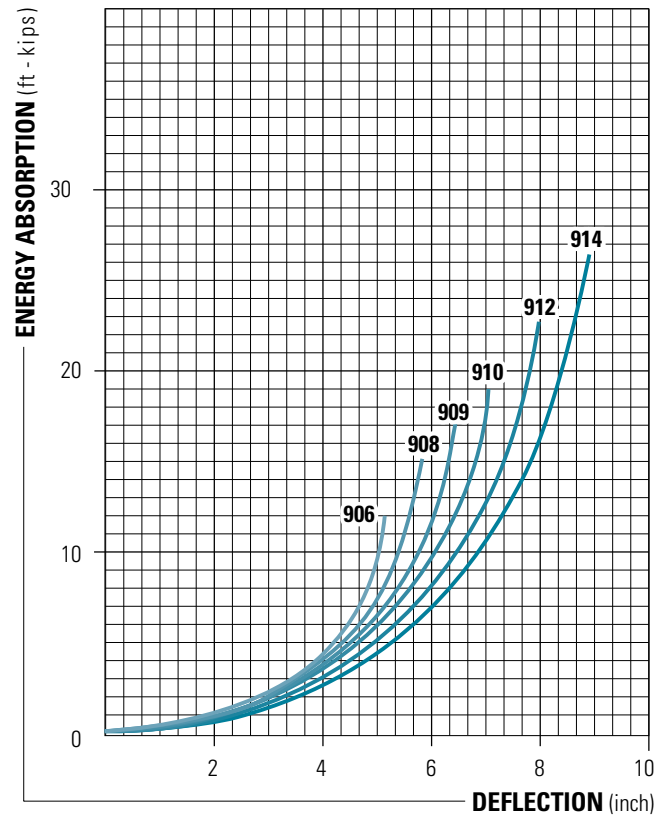

900 SERIES

D-SHAPED / O-BORE

Great all purpose, rugged D-shaped fenders mount by drilling a through hole across the base. Offered in three EPDM colors: black, non-marking grey and white.

See page 26 for D-shaped / D-bore fenders.

CODE NO.	DURAMAX® PART NO.	BASE WIDTH (W)	HEIGHT (H)	BORE (B)	RADIUS (R)	WT./FT.	LENGTH UP TO
DB-906	802090601	5"	6"	2 1/2"	2 1/2"	11.7 LBS.	20 FT.
DB-906A	802090611	6"	6"	3"	3"	13 LBS.	20 FT.
DB-908	802090801	8"	8"	3"	4"	26.2 LBS.	20 FT.
DB-909	802090901	8"	10"	3"	4"	34.6 LBS.	20 FT.
DB-909B	802090911	9 1/4"	10"	3"	5"	40 LBS.	20 FT.
DB-910	802091001	10"	10"	3"	5"	43 LBS.	20 FT.
DB-910A	802091011	10"	10"	4"	5"	41.7 LBS.	20 FT.
DB-912	802091201	12"	12"	4"	6"	60.7 LBS.	20 FT.
DB-912A	802091211	12"	12"	5"	6"	57 LBS.	20 FT.
DB-912B	802090013	12"	14"	5"	6"	69.6 LBS.	20 FT.
DB-912C	802091231	12"	14"	4"	6"	73.3 LBS.	20 FT.
DB-914	802091401	14"	14"	6"	7"	76.8 LBS.	20 FT.
DB-914B	802091421	14"	12"	6"	7"	62.2 LBS.	20 FT.
DB-914C	802091431	13.5"	12"	6"	6.75"	59.8 LBS.	20 FT.

Offered in three EPDM colors: black, non-marking grey and white.

CODE NO.	DURAMAX® PART NO.	BASE WIDTH (W)	HEIGHT (H)	BORE (B)	WT./FT.	LENGTH UP TO
DB-954	802090022	4"	4"	2" x 2"	5.6 LBS.	20 FT.
DB-956	802090021	6"	6"	3" x 3"	12.6 LBS.	20 FT.
DB-958	802090005	8"	8"	4" x 4"	22.5 LBS.	20 FT.
DB-960	802090011	10"	10"	5" x 5"	35.1 LBS.	20 FT.
DB-962	802090015	12"	12"	6" x 6"	50.5 LBS.	20 FT.
DB-964	802090003	14"	14"	7" x 7"	68.6 LBS.	20 FT.